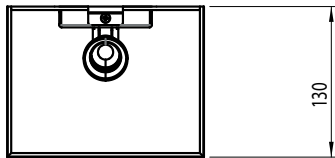

Astro Lighting Ltd.
G2 River Way, Harlow
CM20 2DP, Great Britain

T: +44 (0) 1279 427001
F: +44 (0) 1279 427002
sales@astrolighting.co.uk
www.astrolighting.co.uk