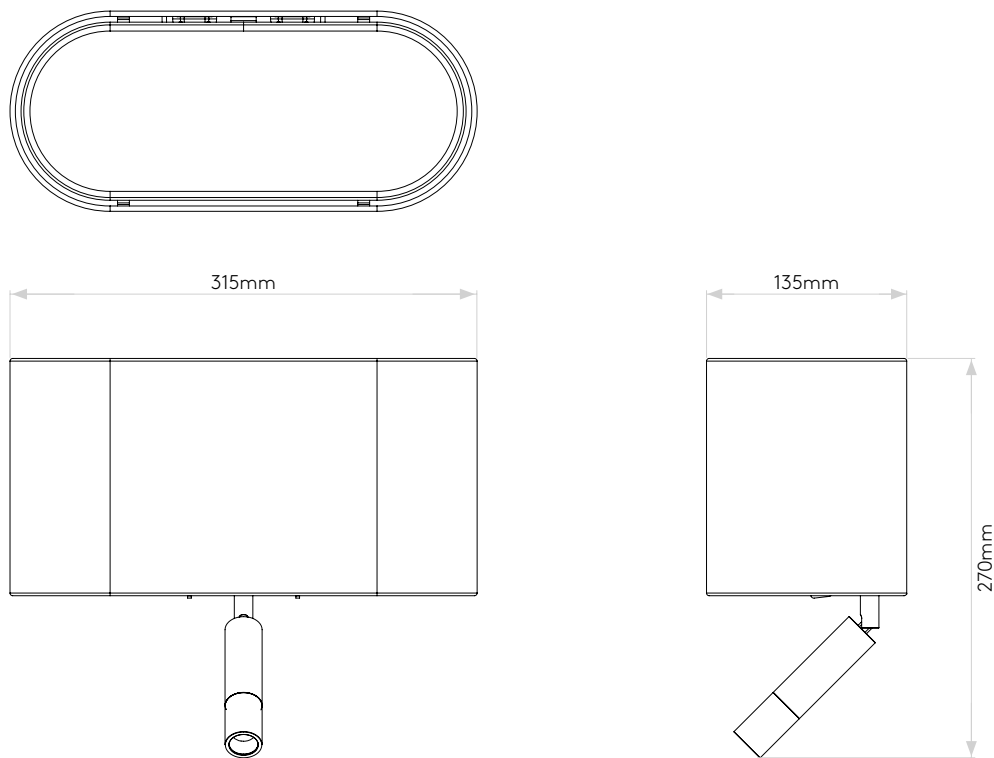

## General

Location:	Interior
Class:	CE (Class I)
Ip Rating:	IP20
Bathroom Zone:	Zone 3
Driver Required:	No
Installation Orientation:	Wall Mount - Vertical
Main Material:	Metal - Zinc
Dimensions (mm):	H: 260 W: 110 D: 90
Cut Out Hole :	-
Recess Depth (mm):	-
Fire Rating:	-
Cable Length (mm):	-
Gross Weight (kg):	1.02

# Product Elevations

astro

Without Shade

With Stadium 160 Shade

Please note that some dimensions may vary slightly due to manufacturing tolerances, this includes cable entry and fixing holes

Veuillez noter que certaines dimensions peuvent varier légèrement en raison des tolérances de fabrication, y compris l'entrée de câble et les trous de fixation.