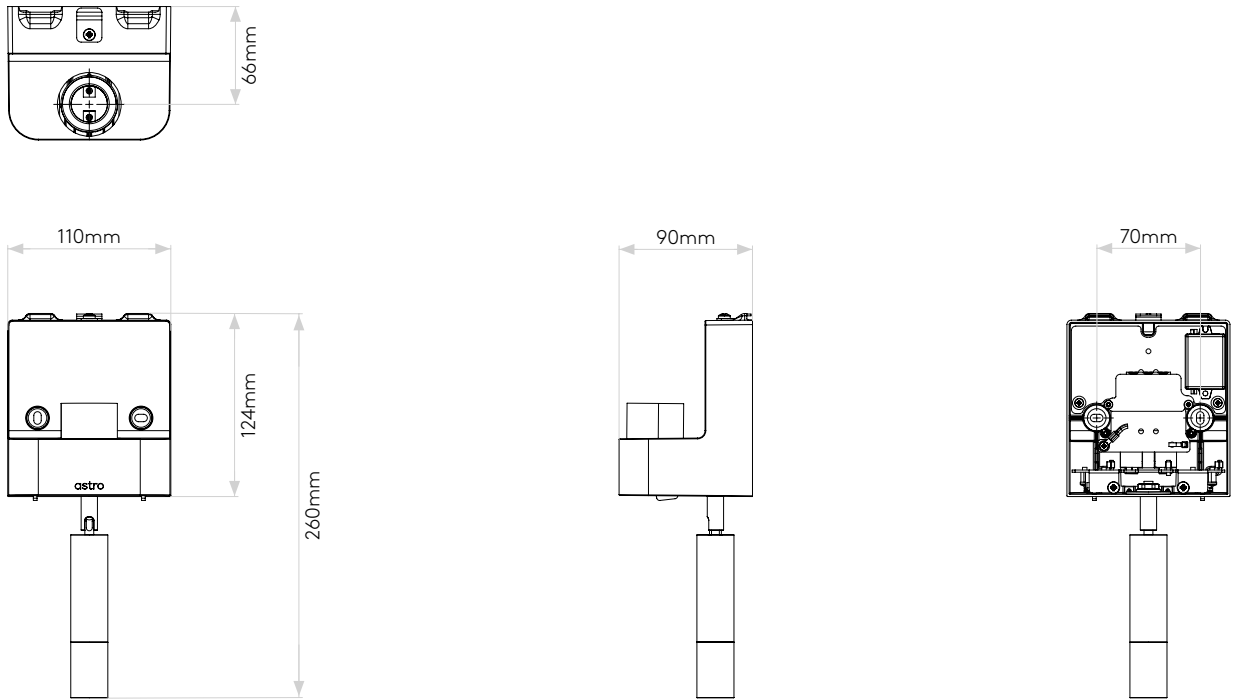

## General

Location:	Interior
Class:	CE (Class I)
Ip Rating:	IP20
Bathroom Zone:	Zone 3
Driver Required:	No
Installation Orientation:	Wall Mount - Vertical
Main Material:	Metal - Zinc
Dimensions (mm):	H: 260 W: 110 D: 90
Cut Out Hole :	-
Recess Depth (mm):	-
Fire Rating:	-
Cable Length (mm):	-
Gross Weight (kg):	1.02

# Product Elevations

astro

Without Shade

With Stadium 160 Shade

Please note that some dimensions may vary slightly due to manufacturing tolerances, this includes cable entry and fixing holes

Veuillez noter que certaines dimensions peuvent varier légèrement en raison des tolérances de fabrication, y compris l'entrée de câble et les trous de fixation.