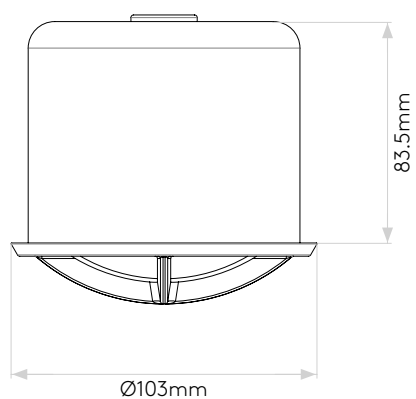

Please note that some dimensions may vary slightly due to manufacturing tolerances, this includes cable entry and fixing holes

Veuillez noter que certaines dimensions peuvent varier légèrement en raison des tolérances de fabrication, y compris l'entrée de câble et les trous de fixation.

Bitte beachten Sie, dass die Maße Fertigungstoleranzen unterliegen und daher in geringem Umfang von der angegebenen Größe abweichen können. Dies gilt auch für Kabeleingänge und Befestigungslöcher.

Si prega notare che possono esserci piccole variazioni in alcune dimensioni dovute alle tolleranze di produzione, queste includono l'ingresso del cavo e i fori di fissaggio.