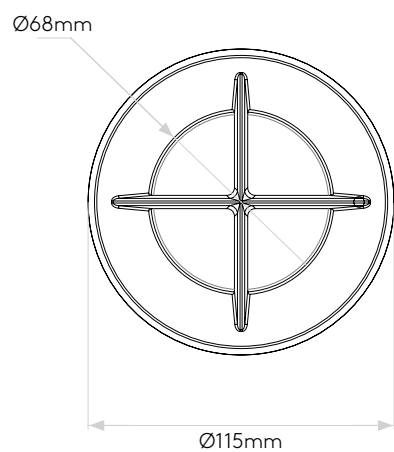

Please note that some dimensions may vary slightly due to manufacturing tolerances, this includes cable entry and fixing holes

Veuillez noter que certaines dimensions peuvent varier légèrement en raison des tolérances de fabrication, y compris l'entrée de câble et les trous de fixation.

Bitte beachten Sie, dass die Maße Fertigungstoleranzen unterliegen und daher in geringem Umfang von der angegebenen Größe abweichen können. Dies gilt auch für Kabeleingänge und Befestigungslöcher.

Si prega notare che possono esserci piccole variazioni in alcune dimensioni dovute alle tolleranze di produzione, queste includono l'ingresso del cavo e i fori di fissaggio.