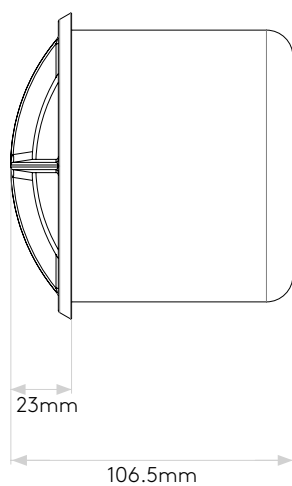

Please note that some dimensions may vary slightly due to manufacturing tolerances, this includes cable entry and fixing holes

Veuillez noter que certaines dimensions peuvent varier légèrement en raison des tolérances de fabrication, y compris l'entrée de câble et les trous de fixation.

Bitte beachten Sie, dass die Maße Fertigungstoleranzen unterliegen und daher in geringem Umfang von der angegebenen Größe abweichen können. Dies gilt auch für Kabeleingänge und Befestigungslöcher.

Si prega notare che possono esserci piccole variazioni in alcune dimensioni dovute alle tolleranze di produzione, queste includono l'ingresso del cavo e i fori di fissaggio.