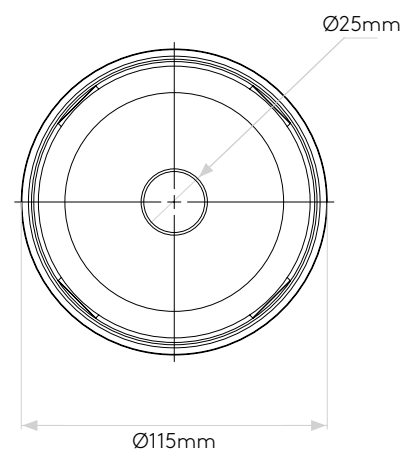

Please note that some dimensions may vary slightly due to manufacturing tolerances, this includes cable entry and fixing holes

Veuillez noter que certaines dimensions peuvent varier légèrement en raison des tolérances de fabrication, y compris l'entrée de câble et les trous de fixation.

Bitte beachten Sie, dass die Maße Fertigungstoleranzen unterliegen und daher in geringem Umfang von der angegebenen Größe abweichen können. Dies gilt auch für Kabeleingänge und Befestigungslöcher.

Si prega notare che possono esserci piccole variazioni in alcune dimensioni dovute alle tolleranze di produzione, queste includono l'ingresso del cavo e i fori di fissaggio.