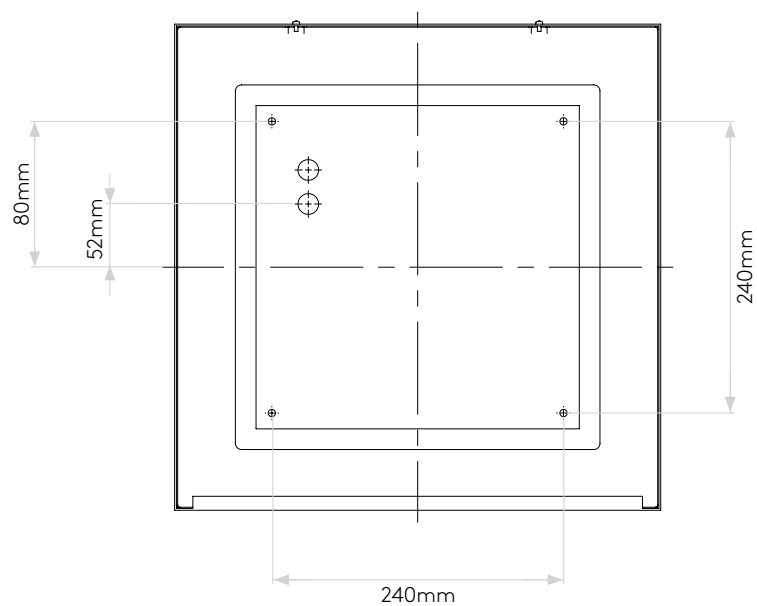

Please note that some dimensions may vary slightly due to manufacturing tolerances, this includes cable entry and fixing holes

Veuillez noter que certaines dimensions peuvent varier légèrement en raison des tolérances de fabrication, y compris l'entrée de câble et les trous de fixation.

Bitte beachten Sie, dass die Maße Fertigungstoleranzen unterliegen und daher in geringem Umfang von der angegebenen Größe abweichen können. Dies gilt auch für Kabeleingänge und Befestigungslöcher.

Si prega notare che possono esserci piccole variazioni in alcune dimensioni dovute alle tolleranze di produzione, queste includono l'ingresso del cavo e i fori di fissaggio.