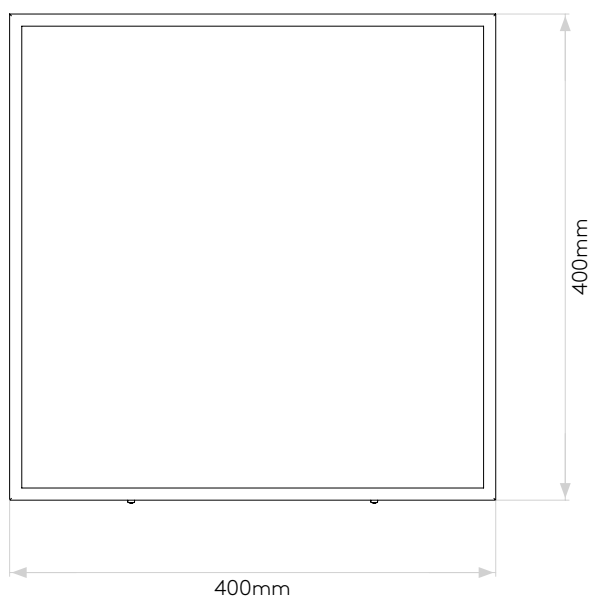

Please note that some dimensions may vary slightly due to manufacturing tolerances, this includes cable entry and fixing holes

Veuillez noter que certaines dimensions peuvent varier légèrement en raison des tolérances de fabrication, y compris l'entrée de câble et les trous de fixation.

Bitte beachten Sie, dass die Maße Fertigungstoleranzen unterliegen und daher in geringem Umfang von der angegebenen Größe abweichen können. Dies gilt auch für Kabeleingänge und Befestigungslöcher.

Si prega notare che possono esserci piccole variazioni in alcune dimensioni dovute alle tolleranze di produzione, queste includono l'ingresso del cavo e i fori di fissaggio.