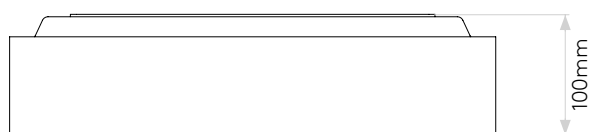

Please note that some dimensions may vary slightly due to manufacturing tolerances, this includes cable entry and fixing holes

Veuillez noter que certaines dimensions peuvent varier légèrement en raison des tolérances de fabrication, y compris l'entrée de câble et les trous de fixation.

Bitte beachten Sie, dass die Maße Fertigungstoleranzen unterliegen und daher in geringem Umfang von der angegebenen Größe abweichen können. Dies gilt auch für Kabeleingänge und Befestigungslöcher.

Si prega notare che possono esserci piccole variazioni in alcune dimensioni dovute alle tolleranze di produzione, queste includono l'ingresso del cavo e i fori di fissaggio.