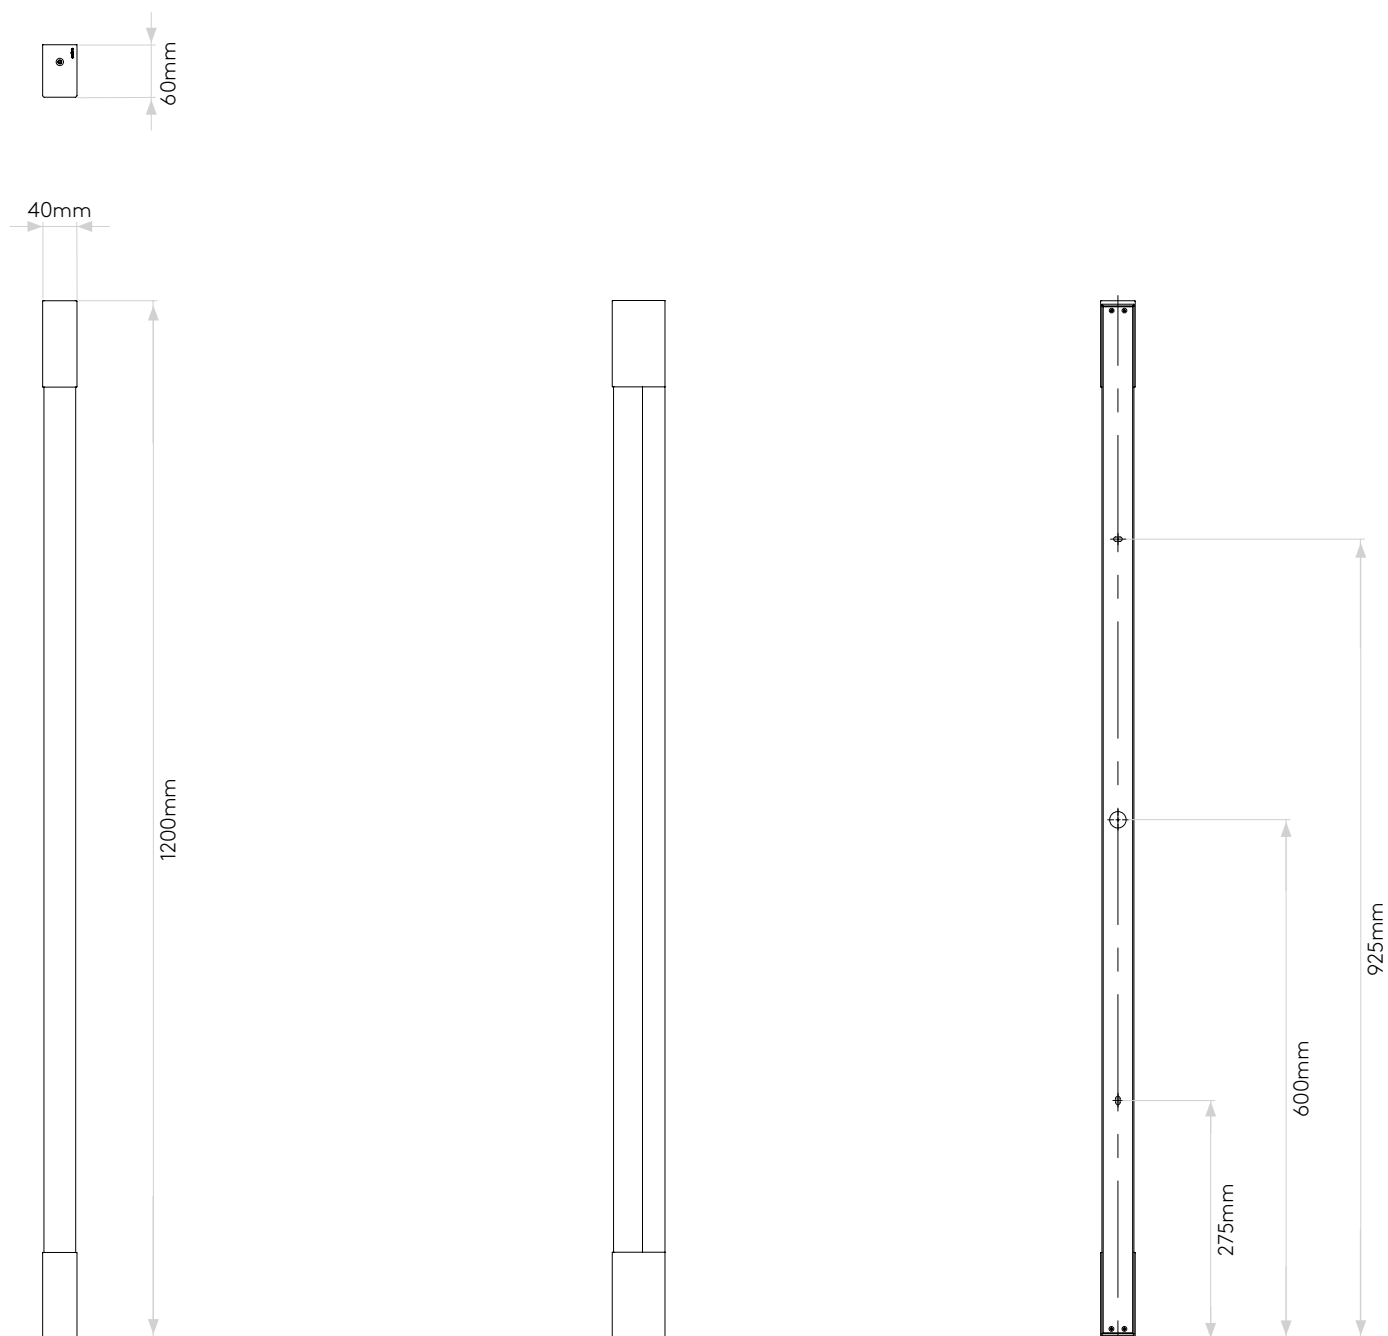

Please note that some dimensions may vary slightly due to manufacturing tolerances, this includes cable entry and fixing holes

Veillez noter que certaines dimensions peuvent varier légèrement en raison des tolérances de fabrication, y compris l'entrée de câble et les trous de fixation.

Bitte beachten Sie, dass die Maße Fertigungstoleranzen unterliegen und daher in geringem Umfang von der angegebenen Größe abweichen können. Dies gilt auch für Kabeleingänge und Befestigungslöcher.

Si prega notare che possono esserci piccole variazioni in alcune dimensioni dovute alle tolleranze di produzione, queste includono l'ingresso del cavo e i fori di fissaggio.