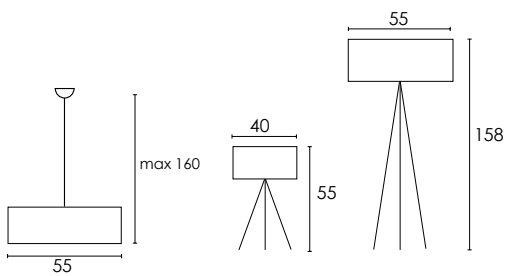

TABLELAMP - FLOORLAMP

RANGE OF WOOD IN WHITE LACQUERED OR
BEECH WOOD

2010-1

pyxis

WWW.ILUPROJECT.COM

220~240V AC 50/60Hz

EXCL. 1x E27 MAX 60W

ART. NR. MODEL